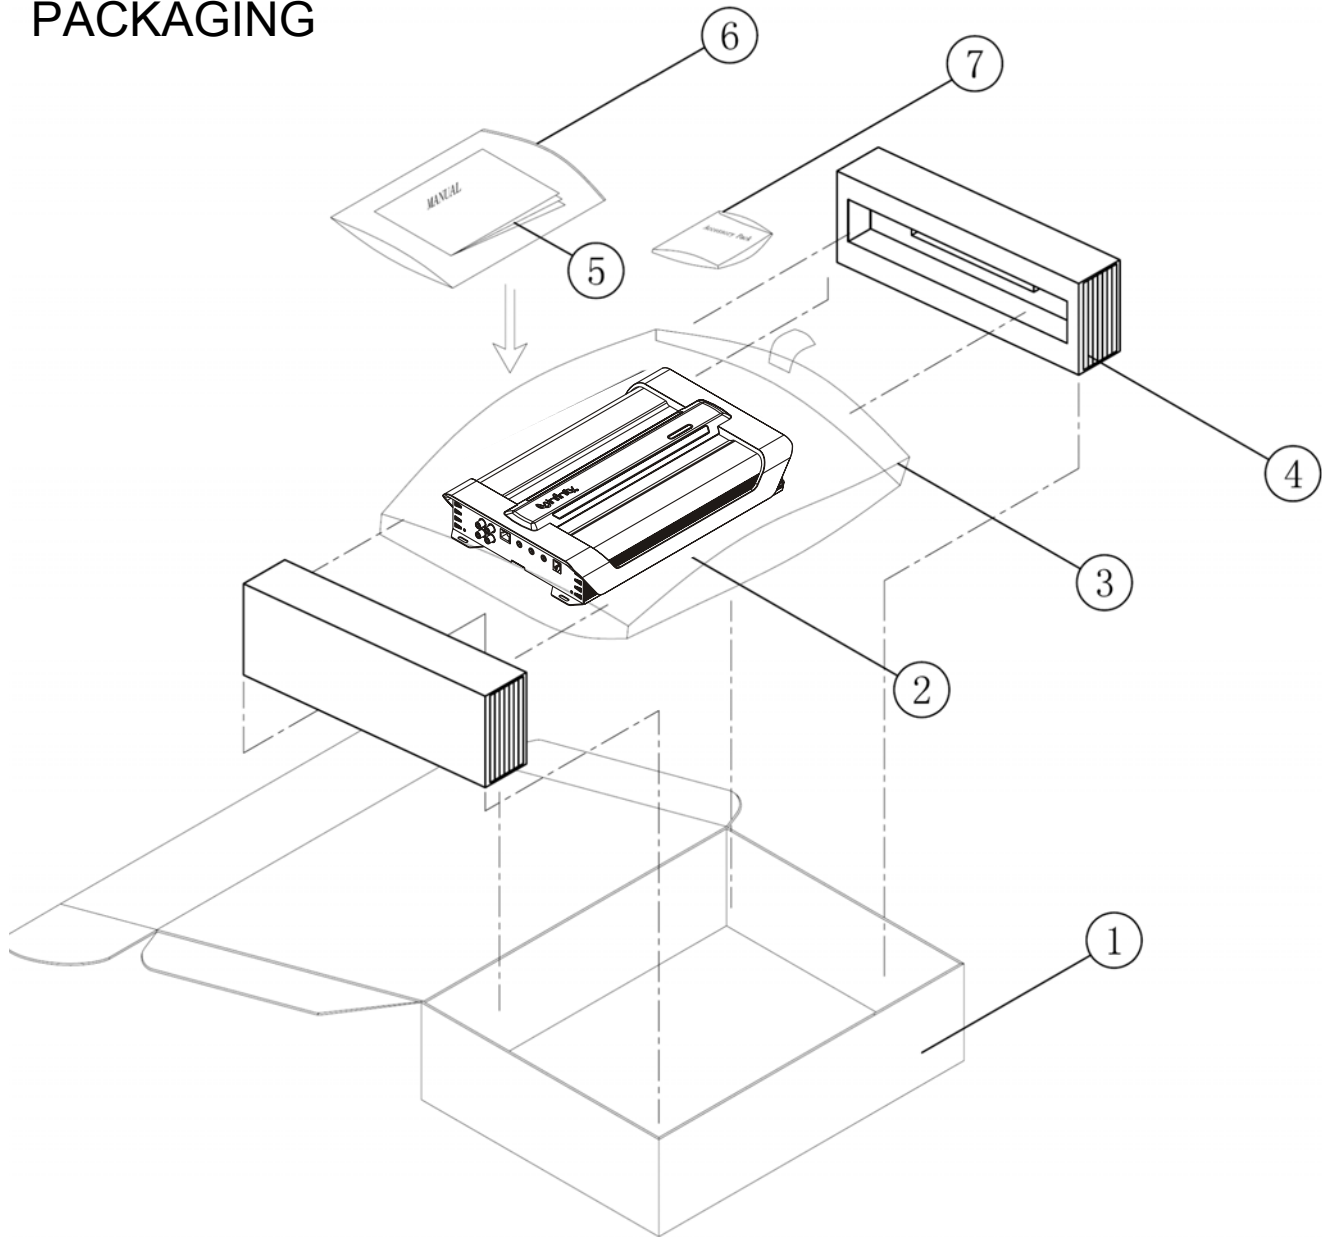

PACKAGING

Item	Part Number	Description	Qty
1	CH4482901203	Outer Carton	1
2	REF475a	REF475a Amplifier	1
3		Plastic Bag	1
4	BZL279112001	Packing Foam	1
5	Visit Infinitysystems.com	Owner's manual	1
6		Plastic Bag	1
7		Accessory kit consisting of:	1
	LS1CJ0402507	Mounting Screws	4
	1601-353G-00	SPARE 35A FUSES	2